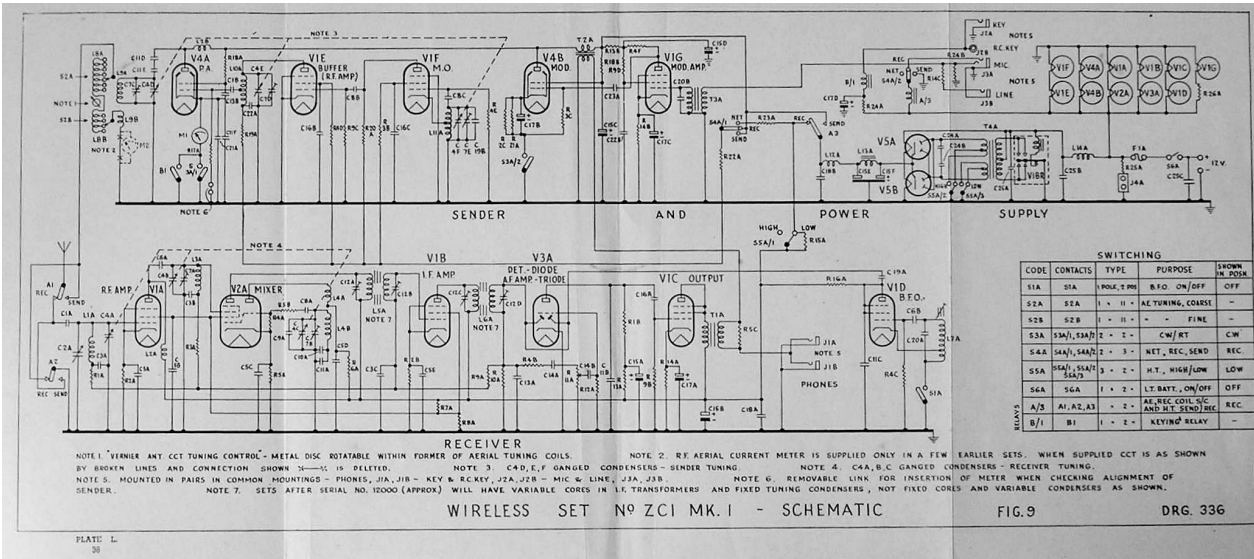

Recommended viewing size zoom 200%

ZC1-Radioclub

January 2010